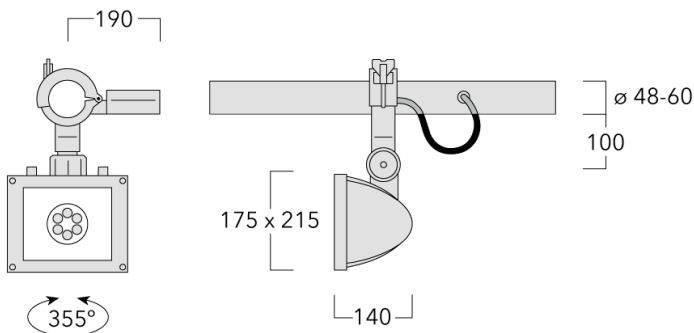

Description

SPACE FRAME system allows for slidable placement, including terminal box, for mounting on \varnothing 1.9-2.36" pipes or space frames.

IP66. Class I. IK08. Marine-grade, die-cast aluminum alloy. 5CE superior corrosion protection including PCS hardware. Silicone CCG® Controlled Compression Gasket. Safety glass lens, hinged. CAD-optimized optics for superior illumination and glare control. Integral driver. OLC® One LED Concept. Advanced thermal management protects LEDs while optimizing lumens output. 0-10V Dimming comes standard with luminaire. Luminaire is factory-sealed and does not need to be opened during installation.

Mount permits 355° rotation and 180° tilt.

Specify product with 7 Digit product code - Finish Color. Accessories, such as mounting, optical, and electrical, must be specified separately.

Example: XXX-XXXX-9004 (Black)
+ XXX-XXXX (Accessory 1)

Electrical description

Additional information

| | |
|----------------------------|-------------|
| Length x Width (inches) | 8.46 x 6.89 |
|----------------------------|-------------|

Options

| Light distribution | Color temperature | Nominal Watt |
|----------------------------------------------------------------------------------------|-----------------------------------------------------------------------------------------|--------------|
|  [B] |  3000K | 18 W 26 W |
|  [M] |  4000K | |
|  [EE] | | |