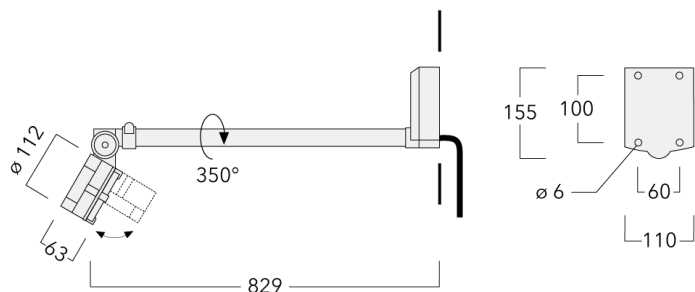

Description

IP66, Class I. IK07. Marine-grade, all-aluminium construction. 5CE superior corrosion protection including PCS hardware. Safety glass lens. Silicone CCG® Controlled Compression Gasket.

Integral EC electronic converter in thermally-separated compartment. Advanced thermal management protects LEDs while optimising lumens output. CAD-optimised optics for superior illumination and glare control. OLC® One LED Concept. Two cable entries.

Knuckle permits 350° horizontal and 180° vertical aiming of optics.

Specifications

Material description

Body	Marine-grade, all-aluminium construction			
Lens	Safety glass lens			
Colours	RAL9004	RAL9016	RAL7016	RAL9007
	Signal black	Traffic white	Anthracite grey	Grey aluminium
Gasket	Silicone CCG® Controlled Compression Gasket			
Fasteners	PCS hardware			
Ingress protection	IP55			
Impact resistance	IK07			
Corrosion resistance	5CE			

Additional information

Listings	Knuckle permits 350° horizontal and 180° vertical aiming of optics
Lifetime	Ta=25° L90B10 > 90000h

Options

Light distribution Colour temperature Nominal Watt

	[M]		3000K	12 W
	[EES]		4000K	
	[B]		2700K	
	[EE]			