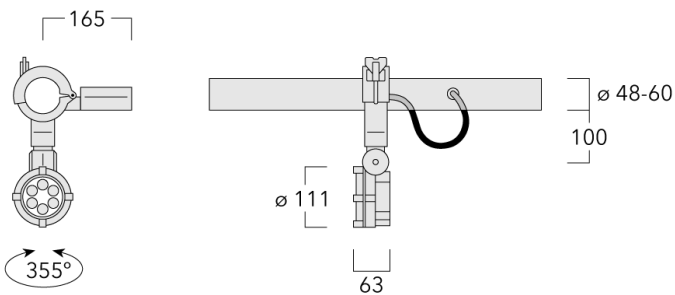

Description

IP66, Class I. Class II on request. IK07. Marine-grade, die-cast aluminium alloy. 5CE superior corrosion protection including PCS hardware. Silicone CCG® Controlled Compression Gasket. Safety glass lens. Integral EC electronic converter in thermally separated compartment. CAD-optimised optics for superior illumination and glare control. OLC® One LED Concept. Factory installed LED circuit board.

Including 0,4 m of flexible cable enclosed in stainless conduit, in-line connector and mounting clamp for installation to RAIL66 mounting system.

Specifications

Material description

Body	Marine-grade die-cast aluminium alloy			
Lens	Safety glass lens			
Colours	RAL9004 Signal black	RAL9006 White aluminium	RAL9016 Traffic white	RAL7016 Anthracite grey
	RAL9007 Grey aluminium			
Gasket	Silicone rubber gasket			
Fasteners	PCS Polymer Coated Stainless Steel Hardware			
Ingress protection	IP66			
Impact resistance	IK07			
Corrosion resistance	5CE			

Additional information

Lifetime	Ta=25° L90B10 > 90000h
----------	------------------------

Options

Light distribution Colour temperature Nominal Watt

	[M]		3000K	12 W
	[EES]		4000K	
	[B]		2700K	
	[EE]			

Configurations