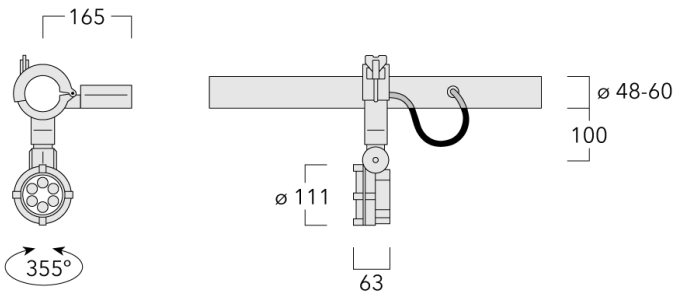

Description

IP66, Class I. Class II on request. IK07. Marine-grade, die-cast aluminium alloy. 5CE superior corrosion protection including PCS hardware. Silicone CCG® Controlled Compression Gasket. Safety glass lens. Integral EC electronic converter in thermally separated compartment. CAD-optimised optics for superior illumination and glare control. OLC® One LED Concept. Factory installed LED circuit board.

Including 0,4 m of flexible cable enclosed in stainless conduit, in-line connector and mounting clamp for installation to RAIL66 mounting system.

Specifications

Material description

Body	Marine-grade die-cast aluminium alloy			
Lens	Safety glass lens			
Colours	RAL9004 Signal black	RAL9006 White aluminium	RAL9016 Traffic white	RAL7016 Anthracite grey
	RAL9007 Grey aluminium			
Gasket	Silicone rubber gasket			
Fasteners	PCS Polymer Coated Stainless Steel Hardware			
Ingress protection	IP66			
Impact resistance	IK07			
Corrosion resistance	5CE			

Additional information

Lifetime	Ta=25° L90B10 > 90000h
----------	------------------------

Options

Light distribution Colour temperature Nominal Watt

	[M]		3000K	12 W
	[EES]		4000K	
	[B]		2700K	
	[EE]			

Configurations