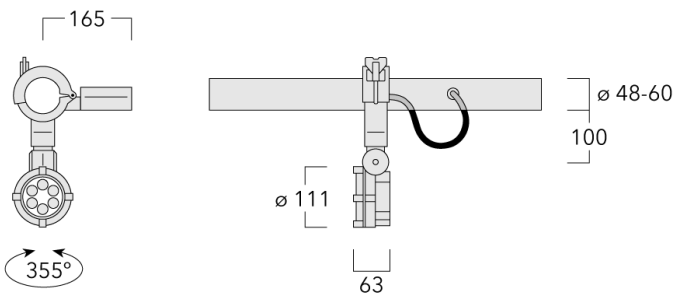

Description

IP66, Class I. IK07. Marine-grade, die-cast aluminium alloy. 5CE superior corrosion protection including PCS hardware. Safety glass lens. Silicone CCG® Controlled Compression Gasket. Luminaire is factory-sealed and does not need to be opened during installation.

Integral EC electronic converter in thermally-separated compartment. Advanced thermal management protects LEDs while optimising lumens output. CAD-optimised optics for superior illumination and glare control. OLC® One LED Concept.

Including 0.4 m of flexible cable enclosed in a stainless conduit, in-line connector and mounting clamp for installation to RAIL66 mounting system.

Specifications

Material description

Body	Marine-grade, die-cast aluminium alloy			
Lens	Safety glass lens			
Colours	RAL9004	RAL9016	RAL7016	RAL9007
	Signal black	Traffic white	Anthracite grey	Grey aluminium
Gasket	Silicone CCG® Controlled Compression Gasket			
Fasteners	PCS hardware			
Ingress protection	IP66			
Impact resistance	IK07			
Corrosion resistance	5CE			

Additional information

Lifetime	Ta=25° L90B10 > 90000h
----------	------------------------

Options

Light distribution Colour temperature Nominal Watt

	[M]		3000K	12 W
	[EES]		4000K	
	[B]		2700K	
	[EE]			

Configurations