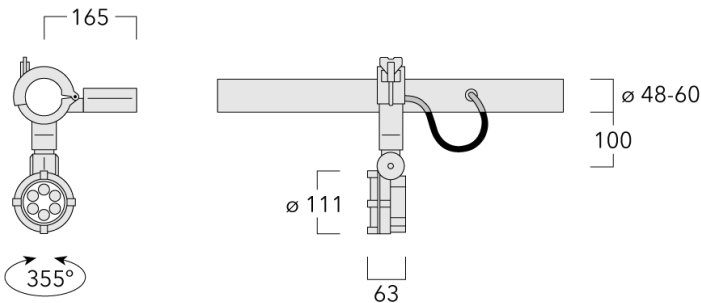

Description

IP66. Class I. IK07. Marine-grade, die-cast aluminum alloy. 5CE superior corrosion protection including PCS hardware. Silicone CCG® Controlled Compression Gasket. Safety glass lens. Includes 1 ft of flexible cable enclosed in a stainless conduit, in-line connector and mounting clamp for installation to RAIL66 mounting system. CAD-optimized optics for superior illumination and glare control. Integral driver in thermally separated compartment. OLC® One LED Concept. Factory-installed LED circuit board. 0-10V Dimming comes standard with luminaire.

Knuckle permits 350° horizontal and 90° vertical aiming of optics.

Specify product with 7 Digit product code - Finish Color. Accessories, such as mounting, optical, and electrical, must be specified separately.

Example: XXX-XXXX-9004 (Black)
+ XXX-XXXX (Accessory 1)

Specifications

Material description

Body	Marine-grade die-cast aluminium alloy			
Lens	Clear tempered glass lens			
Colors	RAL9004	RAL9016	RAL8019	RAL9007
	Signal black	Traffic white	Grey brown	Grey aluminium
Gasket	Silicone rubber gasket			
Fasteners	PCS Polymer Coated Stainless Steel hardware			
Ingress protection	IP66			
Impact resistance	IK07			
Corrosion resistance	5CE			

Additional information

Diameter (inches)	4.37
Listings	ETL listed. Suitable for wet locations.
Lifetime	Ta=25°/40° L90B10 > 90000h

Options

Light distribution	Color temperature	Nominal Watt
 [M]	 3000K	12 W
 [EES]	 4000K	
 [B]	 2700K	
 [EE]		