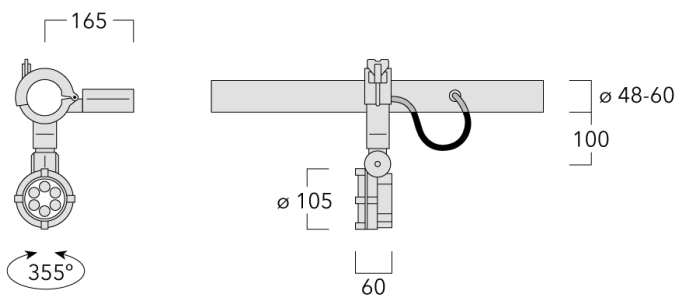

Description

IP66, Class I. IK07. Marine-grade, die-cast aluminium alloy. 5CE superior corrosion protection + primer including PCS hardware. Safety glass lens. Silicone CCG® Controlled Compression Gasket. Luminaire is factory-sealed and does not need to be opened during installation.

Integral EC electronic converter in thermally-separated compartment. Advanced thermal management protects LEDs while optimising lumens output. CAD-optimised optics for superior illumination and glare control. OLC® One LED Concept. Including terminal box, for mounting on $\varnothing$ 48-60 mm pipes or space frames.

2700 K option available on request.

If ordering a fitting to be installed on an existing rail, please confirm the rail version with your local distributor or our customer excellence team as connectors vary.