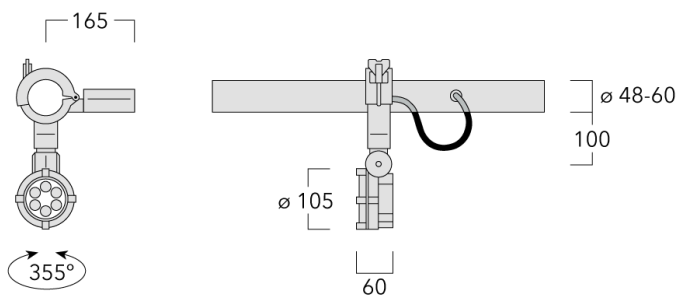

Description

IP66, Class I. IK07. Marine-grade, die-cast aluminium alloy. 5CE superior corrosion protection including PCS hardware. Safety glass lens. Silicone CCG® Controlled Compression Gasket.

Integral EC electronic converter in thermally-separated compartment. Advanced thermal management protects LEDs while optimising lumens output. CAD-optimised optics for superior illumination and glare control. OLC® One LED Concept.

Including terminal box, for mounting on \varnothing 48-60 mm pipes or space frames.

Specifications

Material description

Body	Marine-grade, die-cast aluminium alloy			
Lens	Safety glass lens			
Colours	RAL9004	RAL9016	RAL7016	RAL9007
	Signal black	Traffic white	Anthracite grey	Grey aluminium
Gasket	Silicone CCG® Controlled Compression Gasket			
Fasteners	PCS hardware			
Corrosion resistance	5CE			

Electrical description

Driver / Ballast	Integral EC electronic converter in thermally-separated compartment
------------------	---------------------------------------------------------------------

Additional information