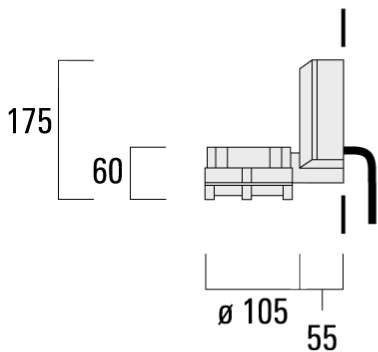

Description

IP55. IK07. Marine-grade, die-cast aluminum alloy. 5CE superior corrosion protection including PCS hardware. Silicone CCG® Controlled Compression Gasket. Safety glass lens. CAD-optimized optics for superior illumination and glare control. Integral driver in thermally separated compartment. OLC® One LED Concept. Advanced thermal management protects LEDs while optimizing lumens output. 0-10V Dimming comes standard with luminaire.

Specify product with 7 Digit product code - Finish Color. Accessories, such as mounting, optical, and electrical, must be specified separately.

Example: XXX-XXXX-9004 (Black)
+ XXX-XXXX (Accessory 1)

Specifications

Material description

Body	Luminaire body and lens frame constructed in die-cast aluminum.			
Lens	Clear tempered glass lens.			
Colors	RAL9004	RAL9016	RAL8019	RAL9007
	Signal black	Traffic white	Grey brown	Grey aluminium
Gasket	Silicone CCG® Controlled Compression Gasket			
Fasteners	PCS polymer coated stainless steel			
Impact resistance	IK07			
Corrosion resistance	5CE			

Diameter (inches)	4.13
Listings	ETL listed. Suitable for wet locations.
Lifetime	Ta less than 25 deg C.

Options

Light distribution	Color temperature	Nominal Watt
 [M]	 3000K	12 W
 [EE]	 4000K	
 [EES]		
 [B]		