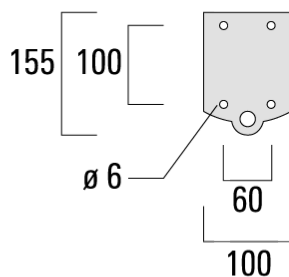

Description

IP55. IK07. Marine-grade, die-cast aluminum alloy. 5CE superior corrosion protection including PCS hardware. Silicone CCG® Controlled Compression Gasket. Safety glass lens. CAD-optimized optics for superior illumination and glare control. Integral driver in thermally separated compartment. OLC® One LED Concept. Advanced thermal management protects LEDs while optimizing lumens output. 0-10V Dimming comes standard with luminaire.

Specify product with 7 Digit product code - Finish Color. Accessories, such as mounting, optical, and electrical, must be specified separately.

Example: XXX-XXXX-9004 (Black)
+ XXX-XXXX (Accessory 1)

Specifications

Electrical description

Power supply	Integral [ECG] electronic driver 120V-277V. 0-10V dimmable, to be specified with order.
Driver / Ballast	Integral driver in thermally separated compartment.

Additional information

Diameter (inches)	4.13
Listings	ETL listed. Suitable for wet locations.
Lifetime	Ta less than 25 deg C.

Options

Light distribution	Color temperature	Nominal Watt
 [M]	 3000K	12 W
 [EE]	 4000K	
 [EES]		
 [B]		