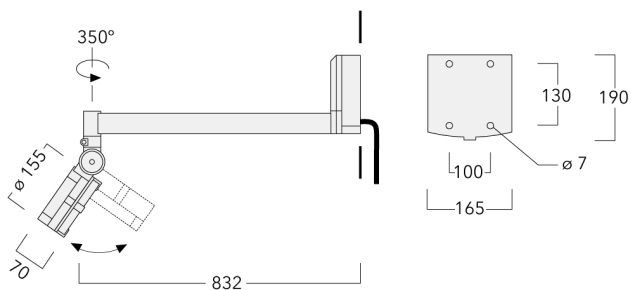

Description

IP55, Class I. Class II on request. IK07. Marine-grade, die-cast aluminium alloy. 5CE superior corrosion protection including PCS hardware. Silicone CCG® Controlled Compression Gasket. Safety glass lens. Integral EC electronic converter in thermally separated compartment. CAD-optimised optics for superior illumination and glare control. OLC® One LED Concept. Factory installed LED circuit board. Optional 2200 K version available.

Knuckle permits 350° horizontal and 90° vertical aiming of optics.

Specifications

Material description

Body	Marine-grade, die-cast aluminium alloy			
Lens	Safety glass lens			
Colours	RAL9004 Signal black	RAL9006 White aluminium	RAL9016 Traffic white	RAL7016 Anthracite grey
	RAL9007 Grey aluminium			
Gasket	Silicone CCG® Controlled Compression Gasket			
Fasteners	PCS Polymer Coated Stainless Steel Hardware			
Ingress protection	IP55			
Impact resistance	IK07			
Corrosion resistance	1			

Additional information

Lifetime	Ta=25° L90B10 > 90000h
----------	------------------------

Options

Light distribution Colour temperature Nominal Watt

	[M]		3000K	24 W
	[EES]		4000K	
	[B]		2700K	
	[EE]			

Configurations