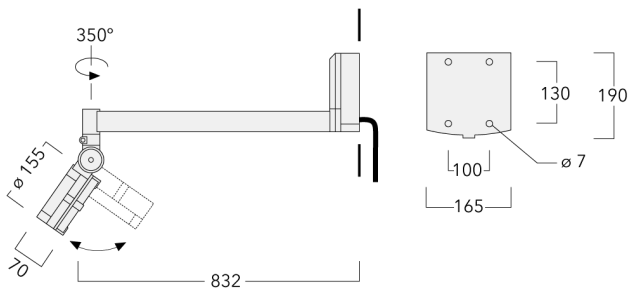

Description

IP66, Class I. IK07. Marine-grade, all-aluminium construction. 5CE superior corrosion protection + primer including PCS hardware. Safety glass lens. Silicone CCG® Controlled Compression Gasket. Luminaire is factory-sealed and does not need to be opened during installation.

Integral EC electronic converter in thermally-separated compartment. Advanced thermal management protects LEDs while optimising lumens output. CAD-optimised optics for superior illumination and glare control. OLC® One LED Concept. Two cable entries.

Knuckle permits 350° horizontal and 180° vertical aiming of optics.

Specifications

Material description

Body	Marine-grade, die-cast aluminium alloy		
Lens	Safety glass lens		
Colours	RAL9004 Signal black	RAL9006 White aluminium	RAL9007 Grey aluminium
Gasket	Silicone CCG® Controlled Compression Gasket		
Fasteners	PCS Polymer Coated Stainless Steel Hardware (unpainted)		
Ingress protection	IP55		
Impact resistance	IK07		
Corrosion resistance	5CE+Primer		