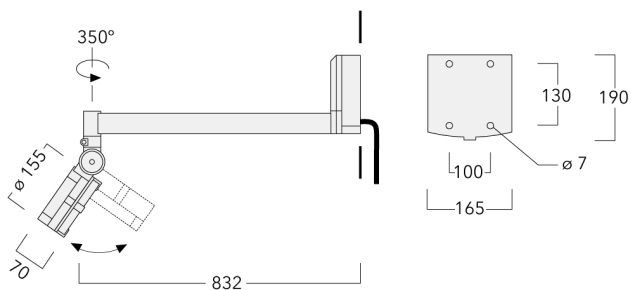

**Description**

IP55, Class I. Class II on request. IK07. Marine-grade, die-cast aluminium alloy. 5CE superior corrosion protection including PCS hardware. Silicone CCG® Controlled Compression Gasket. Safety glass lens. Integral EC electronic converter in thermally separated compartment. CAD-optimised optics for superior illumination and glare control. OLC® One LED Concept. Factory installed LED circuit board. Optional 2200 K version available.

Knuckle permits 350° horizontal and 90° vertical aiming of optics.

## Specifications

### Material description

Body	Marine-grade, die-cast aluminium alloy			
Lens	Safety glass lens			
Colours	<b>RAL9004</b> Signal black	<b>RAL9006</b> White aluminium	<b>RAL9016</b> Traffic white	<b>RAL7016</b> Anthracite grey
	<b>RAL9007</b> Grey aluminium			
Gasket	Silicone CCG® Controlled Compression Gasket			
Fasteners	PCS Polymer Coated Stainless Steel Hardware			
Ingress protection	IP55			
Impact resistance	IK07			
Corrosion resistance	5CE			