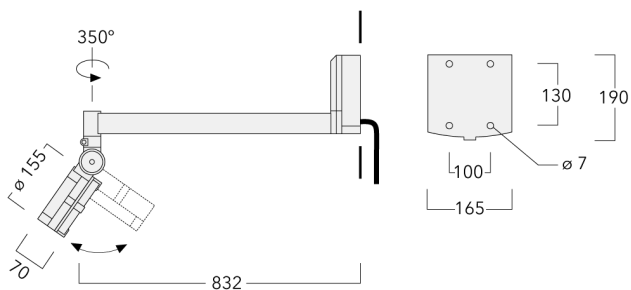

Description

IP55, Class I. IK07. Marine-grade, all-aluminium construction. 5CE superior corrosion protection including PCS hardware. Safety glass lens. Silicone CCG® Controlled Compression Gasket.

Integral EC electronic converter in thermally-separated compartment. Advanced thermal management protects LEDs while optimising lumens output. CAD-optimised optics for superior illumination and glare control. OLC® One LED Concept. Two cable entries.

Knuckle permits 350° horizontal and 180° vertical aiming of optics.

Specifications

Material description

Body	Marine-grade, all-aluminium construction			
Lens	Safety glass lens			
Colours	RAL9004	RAL9016	RAL7016	RAL9007
	Signal black	Traffic white	Anthracite grey	Grey aluminium
Gasket	Silicone CCG® Controlled Compression Gasket			
Fasteners	PCS hardware			
Ingress protection	IP55			
Impact resistance	IK07			
Corrosion resistance	5CE			

Additional information

Listings	Knuckle permits 350° horizontal and 180° vertical aiming of optics
Lifetime	Ta=25° L90B10 > 90000h

Options

Light distribution Colour temperature Nominal Watt

	[M]		3000K	24 W
	[EES]		4000K	
	[B]		2700K	
	[EE]			