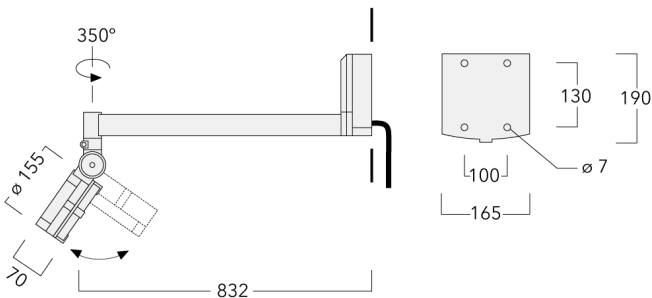

Description

IP66. Class I. IK07. Marine-grade, die-cast aluminum alloy. 5CE superior corrosion protection including PCS hardware. Silicone CCG® Controlled Compression Gasket. Safety glass lens. CAD-optimized optics for superior illumination and glare control. OLC® One LED Concept. Factory-installed LED circuit board. 0-10V Dimming comes standard with luminaire. Luminaire is factory-sealed and does not need to be opened during installation.

Knuckle permits 350° horizontal and 90° vertical aiming of optics.

Specify product with 7 Digit product code - Finish Color. Accessories, such as mounting, optical, and electrical, must be specified separately.

Example: XXX-XXXX-9004 (Black).
+ XXX-XXXX (Accessory 1)

Specifications

Material description

Body	Marine-grade die-cast aluminium alloy			
Lens	Clear tempered glass lens			
Colors	RAL9004	RAL9016	RAL8019	RAL9007
	Signal black	Traffic white	Grey brown	Grey aluminium
Gasket	Silicone rubber gasket			
Fasteners	PCS Polymer Coated Stainless Steel hardware			
Ingress protection	IP55			
Impact resistance	IK07			
Corrosion resistance	5CE			

Additional information

Diameter (inches)	6.10
Listings	ETL, UL-1598, CSA-C22.2#250.0. Suitable for Wet Locations.
Lifetime	Ta=25°/40° L90B10 > 90000h

Options

Light distribution	Color temperature	Nominal Watt
 [M]	 3000K	24 W
 [EES]	 4000K	
 [B]	 2700K	
 [EE]		