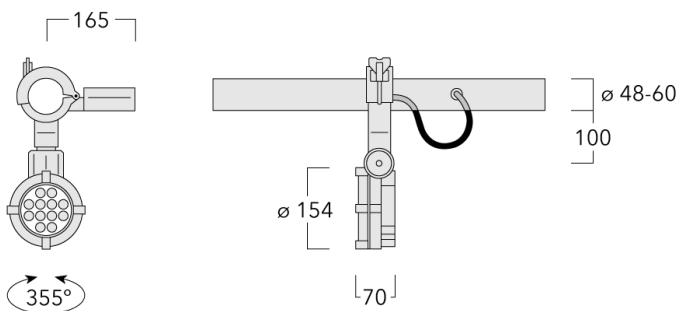

Description

IP66, Class I. Class II on request. IK07. Marine-grade, die-cast aluminium alloy. 5CE superior corrosion protection including PCS hardware. Silicone CCG® Controlled Compression Gasket. Safety glass lens. Integral EC electronic converter in thermally separated compartment. CAD-optimised optics for superior illumination and glare control. OLC® One LED Concept. Factory installed LED circuit board.

Including 0,4 m of flexible cable enclosed in stainless conduit, in-line connector and mounting clamp for installation to RAIL66 mounting system.

Specifications

Material description

Body	Marine-grade die-cast aluminium alloy			
Lens	Safety glass lens			
Colours	RAL9004 Signal black	RAL9006 White aluminium	RAL9016 Traffic white	RAL7016 Anthracite grey
	RAL9007 Grey aluminium			
Gasket	Silicone rubber gasket			
Fasteners	PCS Polymer Coated Stainless Steel Hardware			
Ingress protection	IP66			
Impact resistance	IK07			
Corrosion resistance	5CE			