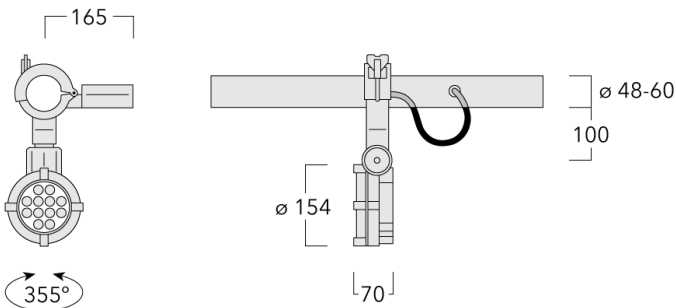

Description

IP66, Class I. IK07. Marine-grade, die-cast aluminium alloy. 5CE superior corrosion protection including PCS hardware. Safety glass lens. Silicone CCG® Controlled Compression Gasket. Luminaire is factory-sealed and does not need to be opened during installation.

Integral EC electronic converter in thermally-separated compartment. Advanced thermal management protects LEDs while optimising lumens output. CAD-optimised optics for superior illumination and glare control. OLC® One LED Concept.

Including 0.4 m of flexible cable enclosed in a stainless conduit, in-line connector and mounting clamp for installation to RAIL66 mounting system.

Specifications

Material description

Body	Marine-grade, die-cast aluminium alloy			
Lens	Safety glass lens			
Colours	RAL9004	RAL9016	RAL7016	RAL9007
	Signal black	Traffic white	Anthracite grey	Grey aluminium
Gasket	Silicone CCG® Controlled Compression Gasket			
Fasteners	PCS hardware			
Ingress protection	IP66			
Impact resistance	IK07			
Corrosion resistance	5CE			