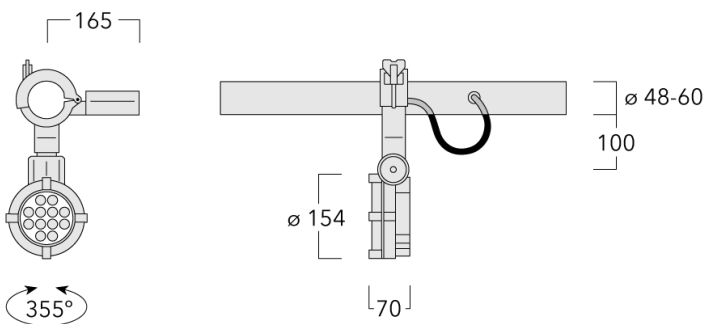

Description

IP66. Class I. IK07. Marine-grade, die-cast aluminum alloy. 5CE superior corrosion protection including PCS hardware. Silicone CCG® Controlled Compression Gasket. Safety glass lens. Includes 1 ft of flexible cable enclosed in a stainless conduit, in-line connector and mounting clamp for installation to RAIL66 mounting system. CAD-optimized optics for superior illumination and glare control. Integral driver in thermally separated compartment. OLC® One LED Concept. Factory-installed LED circuit board. 0-10V Dimming comes standard with luminaire.

Specify product with 7 Digit product code - Finish Color. Accessories, such as mounting, optical, and electrical, must be specified separately.

Example: XXX-XXXX-9004 (Black)
+ XXX-XXXX (Accessory 1)

Specifications

Material description

Body	Marine-grade die-cast aluminum alloy			
Lens	Clear tempered glass lens			
Colors	RAL9004	RAL9016	RAL8019	RAL9007
	Signal black	Traffic white	Grey brown	Grey aluminium
Gasket	Silicone rubber gasket			
Fasteners	PCS Polymer Coated Stainless Steel hardware			
Ingress protection	IP66			
Impact resistance	IK07			
Corrosion resistance	5CE			

Additional information

Diameter (inches)	6.10
Listings	ETL listed. Suitable for wet locations.
Lifetime	Ta=25°/40° L90B10 > 90000h

Options

Light distribution	Color temperature	Nominal Watt
 [M]	 3000K	24 W
 [EES]	 4000K	
 [B]	 2700K	
 [EE]		