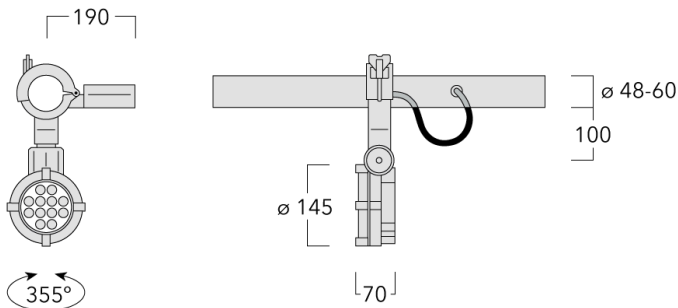

Description

IP66, Class I. IK07. Marine-grade, die-cast aluminium alloy. 5CE superior corrosion protection including PCS hardware. Safety glass lens. Silicone CCG® Controlled Compression Gasket.

Integral EC electronic converter in thermally-separated compartment. Advanced thermal management protects LEDs while optimising lumens output. CAD-optimised optics for superior illumination and glare control. OLC® One LED Concept.

Including terminal box, for mounting on \varnothing 48-60 mm pipes or space frames.

Specifications

Material description

Body	Marine-grade, die-cast aluminium alloy			
Lens	Safety glass lens			
Colours	RAL9004	RAL9016	RAL7016	RAL9007
	Signal black	Traffic white	Anthracite grey	Grey aluminium
Gasket	Silicone CCG® Controlled Compression Gasket			
Fasteners	PCS hardware			
Impact resistance	IK07			
Corrosion resistance	5CE			

Electrical description

Driver / Ballast	Integral EC electronic converter in thermally-separated compartment
------------------	---

Additional information

Options

Light distribution

[B] symmetric, wide beam