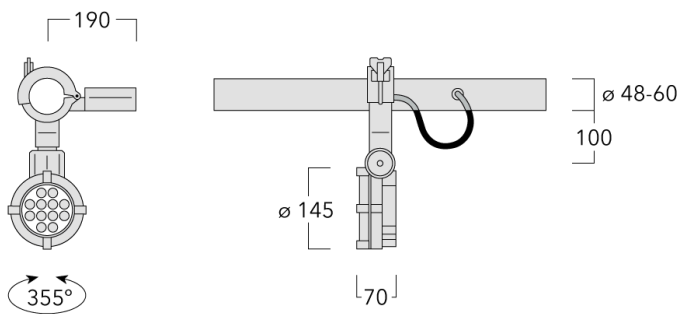

Description

IP66, Class I. IK07. Marine-grade, die-cast aluminium alloy. 5CE superior corrosion protection + primer including PCS hardware. Safety glass lens. Silicone CCG® Controlled Compression Gasket.

Integral EC electronic converter in thermally-separated compartment. Advanced thermal management protects LEDs while optimising lumens output. CAD-optimised optics for superior illumination and glare control. OLC_R_ One LED Concept.

Including terminal box, for mounting on \varnothing 48-60 mm pipes or space frames.

2700 K option available on request.

If ordering a fitting to be installed on an existing rail, please confirm the rail version with your local distributor or our customer excellence team as connectors vary.

Specifications

Material description

Body	Marine-grade, die-cast aluminium alloy		
Lens	Safety glass lens		
Colours	<div style="background-color: black; color: white; padding: 5px; text-align: center;">RAL9004</div> <p style="text-align: center;">Signal black</p>	<div style="background-color: #cccccc; padding: 5px; text-align: center;">RAL9006</div> <p style="text-align: center;">White aluminium</p>	<div style="background-color: #999999; padding: 5px; text-align: center;">RAL9007</div> <p style="text-align: center;">Grey aluminium</p>
Gasket	Silicone CCG® Controlled Compression Gasket		
Fasteners	PCS Polymer Coated Stainless Steel Hardware (unpainted)		
Impact resistance	IK07		
Corrosion resistance	5CE+Primer		