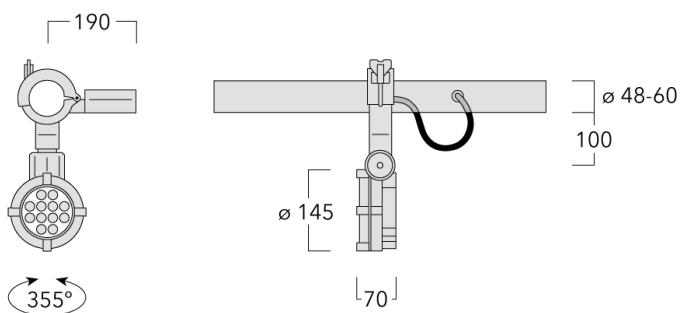

Description

IP66, Class I. IK07. Marine-grade, die-cast aluminium alloy. 5CE superior corrosion protection including PCS hardware. Safety glass lens. Silicone CCG® Controlled Compression Gasket.

Integral EC electronic converter in thermally-separated compartment. Advanced thermal management protects LEDs while optimising lumens output. CAD-optimised optics for superior illumination and glare control. OLC® One LED Concept.

Including terminal box, for mounting on \varnothing 48-60 mm pipes or space frames.

Specifications

Material description

Body	Marine-grade, die-cast aluminium alloy			
Lens	Safety glass lens			
Colours	RAL9004	RAL9016	RAL7016	RAL9007
	Signal black	Traffic white	Anthracite grey	Grey aluminium
Gasket	Silicone CCG® Controlled Compression Gasket			
Fasteners	PCS hardware			
Impact resistance	IK07			
Corrosion resistance	5CE			

Electrical description

Driver / Ballast	Integral EC electronic converter in thermally-separated compartment
------------------	---

Additional information

Options

Light distribution	Colour temperature	Nominal Watt
 [B]	 3000K	24 W
 [M]	 4000K	
 [EE]	 2700K	
 [EES]		