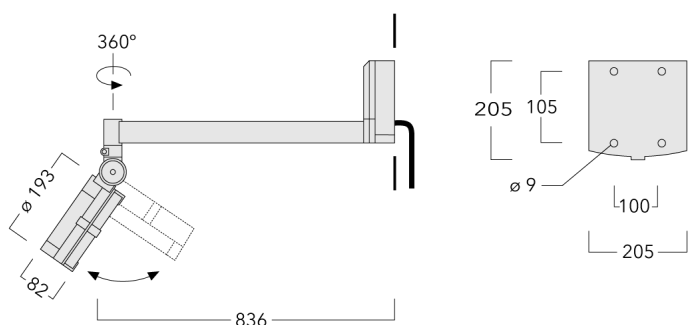

Description

IP66, Class I. IK07. Marine-grade, all-aluminium construction. 5CE superior corrosion protection + primer including PCS hardware. Safety glass lens. Silicone CCG® Controlled Compression Gasket. Luminaire is factory-sealed and does not need to be opened during installation.

Integral EC electronic converter in thermally-separated compartment. Advanced thermal management protects LEDs while optimising lumens output. CAD-optimised optics for superior illumination and glare control. OLC® One LED Concept. Two cable entries.

Knuckle permits 350° horizontal and 180° vertical aiming of optics.

2700 K option available on request.

Specifications

Material description

Body	Marine-grade, die-cast aluminium alloy		
Lens	Safety glass lens		
Colours	RAL9004 Signal black	RAL9006 White aluminium	RAL9007 Grey aluminium
Gasket	Silicone CCG® Controlled Compression Gasket		
Fasteners	PCS Polymer Coated Stainless Steel Hardware (unpainted)		
Ingress protection	IP55		
Impact resistance	IK07		
Corrosion resistance	5CE+Primer		