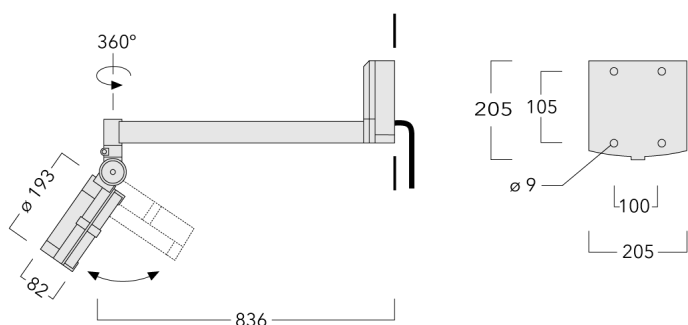

**Description**

IP55, Class I. Class II on request. IK07. Marine-grade, die-cast aluminium alloy. 5CE superior corrosion protection including PCS hardware. Silicone CCG® Controlled Compression Gasket. Safety glass lens. Integral EC electronic converter in thermally separated compartment. CAD-optimised optics for superior illumination and glare control. OLC® One LED Concept. Optional 2200 K version available. Factory installed LED circuit board.

Knuckle permits 350° horizontal and 90° vertical aiming of optics.

## Specifications

### Material description

Body	Marine-grade, die-cast aluminium alloy			
Lens	Safety glass lens			
Colours	<b>RAL9004</b> Signal black	<b>RAL9006</b> White aluminium	<b>RAL9016</b> Traffic white	<b>RAL7016</b> Anthracite grey
	<b>RAL9007</b> Grey aluminium			
Gasket	Silicone rubber gaskets			
Fasteners	PCS Polymer Coated Stainless Steel Hardware			
Ingress protection	IP55			
Impact resistance	IK07			
Corrosion resistance	5CE			