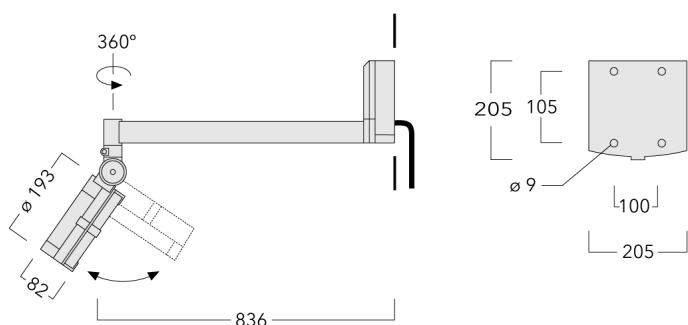

Description

IP55, Class I. IK07. Marine-grade, all-aluminium construction. 5CE superior corrosion protection including PCS hardware. Safety glass lens. Silicone CCG® Controlled Compression Gasket.

Integral EC electronic converter in thermally-separated compartment. Advanced thermal management protects LEDs while optimising lumens output. CAD-optimised optics for superior illumination and glare control. OLC® One LED Concept. Two cable entries.

Knuckle permits 350° horizontal and 180° vertical aiming of optics.

Specifications

Material description

Body	Marine-grade, all-aluminium construction			
Lens	Safety glass lens			
Colours	RAL9004	RAL9016	RAL7016	RAL9007
	Signal black	Traffic white	Anthracite grey	Grey aluminium
Gasket	Silicone CCG® Controlled Compression Gasket			
Fasteners	PCS hardware			
Ingress protection	IP55			
Impact resistance	IK07			
Corrosion resistance	5CE			

Additional information

Listings	Knuckle permits 350° horizontal and 180° vertical aiming of optics
Lifetime	Ta=25° L90B10 > 90000h

Options

Light distribution Colour temperature Nominal Watt

	[M]		3000K	48 W
	[EES]		4000K	
	[B]		2700K	
	[EE]			