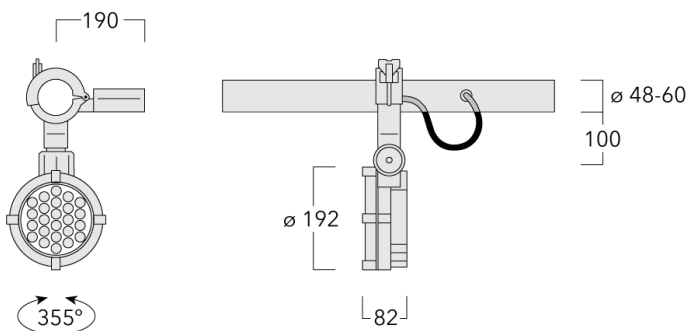

Description

IP66, Class I. Class II on request. IK07. Marine-grade, die-cast aluminium alloy. 5CE superior corrosion protection including PCS hardware. Silicone CCG® Controlled Compression Gasket. Safety glass lens. Integral EC electronic converter in thermally separated compartment. CAD-optimised optics for superior illumination and glare control. OLC® One LED Concept. Factory installed LED circuit board.

Including 0,4 m of flexible cable enclosed in stainless conduit, in-line connector and mounting clamp for installation to RAIL66 mounting system.

Specifications

Material description

Body	Marine-grade die-cast aluminium alloy			
Lens	Safety glass lens			
Colours	RAL9004 Signal black	RAL9006 White aluminium	RAL9016 Traffic white	RAL7016 Anthracite grey
	RAL9007 Grey aluminium			
Gasket	Silicone rubber gasket			
Fasteners	PCS Polymer Coated Stainless Steel Hardware			
Ingress protection	IP66			
Impact resistance	IK07			
Corrosion resistance	5CE			

Additional information

Lifetime	Ta=25° L90B10 > 90000h
----------	------------------------

Options

Light distribution

Colour temperature

Nominal Watt

- 
[M] symmetric, medium beam
- 
[EES] symmetric, very narrow beam, sharp cut-off
- 
[B] symmetric, wide beam
- 
[EE] symmetric, very narrow beam