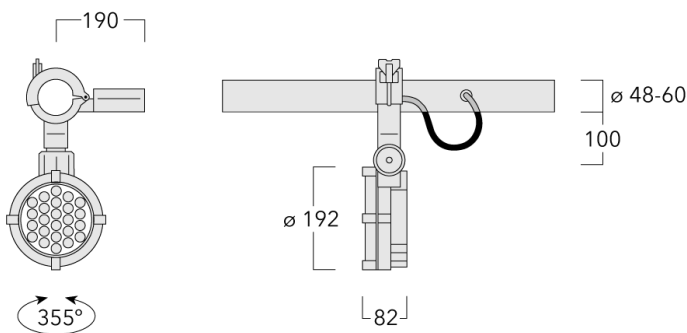

Description

IP66, Class I. Class II on request. IK07. Marine-grade, die-cast aluminium alloy. 5CE superior corrosion protection including PCS hardware. Silicone CCG® Controlled Compression Gasket. Safety glass lens. Integral EC electronic converter in thermally separated compartment. CAD-optimised optics for superior illumination and glare control. OLC® One LED Concept. Factory installed LED circuit board.

Including 0,4 m of flexible cable enclosed in stainless conduit, in-line connector and mounting clamp for installation to RAIL66 mounting system.

Specifications

Material description

Body	Marine-grade die-cast aluminium alloy			
Lens	Safety glass lens			
Colours	RAL9004	RAL9006	RAL9016	RAL7016
	Signal black	White aluminium	Traffic white	Anthracite grey
	RAL9007			
	Grey aluminium			
Gasket	Silicone rubber gasket			
Fasteners	PCS Polymer Coated Stainless Steel Hardware			
Ingress protection	IP66			
Impact resistance	IK07			
Corrosion resistance	5CE			

Additional information

Lifetime	Ta=25° L90B10 > 90000h
----------	------------------------

Options

Light distribution Colour temperature Nominal Watt

	[M]		3000K	48 W
	[EES]		4000K	
	[B]		2700K	
	[EE]			

Configurations