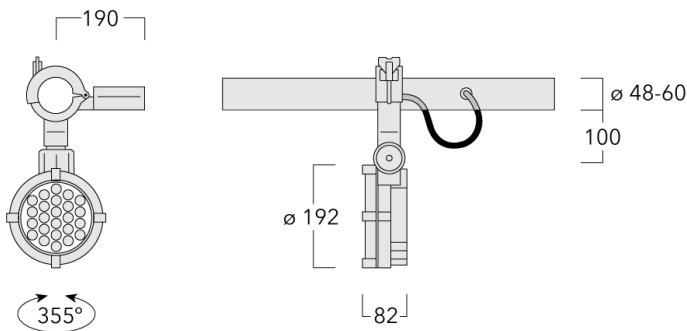

Description

IP66, Class I. IK07. Marine-grade, die-cast aluminium alloy. 5CE superior corrosion protection including PCS hardware. Safety glass lens. Silicone CCG® Controlled Compression Gasket. Luminaire is factory-sealed and does not need to be opened during installation.

Integral EC electronic converter in thermally-separated compartment. Advanced thermal management protects LEDs while optimising lumens output. CAD-optimised optics for superior illumination and glare control. OLC® One LED Concept.

Including 0.4 m of flexible cable enclosed in a stainless conduit, in-line connector and mounting clamp for installation to RAIL66 mounting system.

Specifications

Material description

Body	Marine-grade, die-cast aluminium alloy			
Lens	Safety glass lens			
Colours	RAL9004	RAL9016	RAL7016	RAL9007
	Signal black	Traffic white	Anthracite grey	Grey aluminium
Gasket	Silicone CCG® Controlled Compression Gasket			
Fasteners	PCS hardware			
Ingress protection	IP66			
Impact resistance	IK07			
Corrosion resistance	5CE			