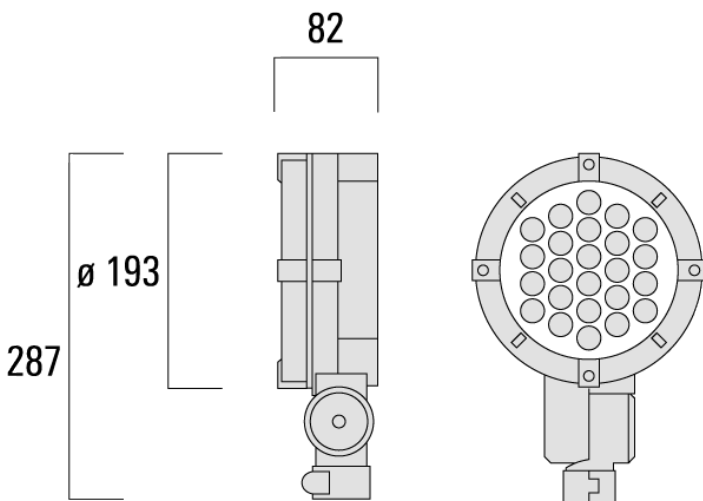

Description

IP66, Class I. IK07. Marine-grade die-cast aluminium alloy. 5CE superior corrosion protection + primer including PCS hardware. Silicone CCG® Controlled Compression Gasket Safety glass lens. PMMA-LED lens array. Remote 240v gear to be ordered separately.

2700 K option available on request.

Specifications

Material description

Body	Marine-grade die-cast aluminium alloy						
Lens	Safety glass lens						
Colours	<table><tr><td>RAL9004</td><td>RAL9006</td><td>RAL9007</td></tr><tr><td>Signal black</td><td>White aluminium</td><td>Grey aluminium</td></tr></table>	RAL9004	RAL9006	RAL9007	Signal black	White aluminium	Grey aluminium
RAL9004	RAL9006	RAL9007					
Signal black	White aluminium	Grey aluminium					
Gasket	Silicone CCG® Controlled Compression Gasket						
Fasteners	PCS Polymer Coated Stainless Steel Hardware (unpainted)						
Ingress protection	IP66						
Impact resistance	IK07						
Corrosion resistance	5CE+Primer						