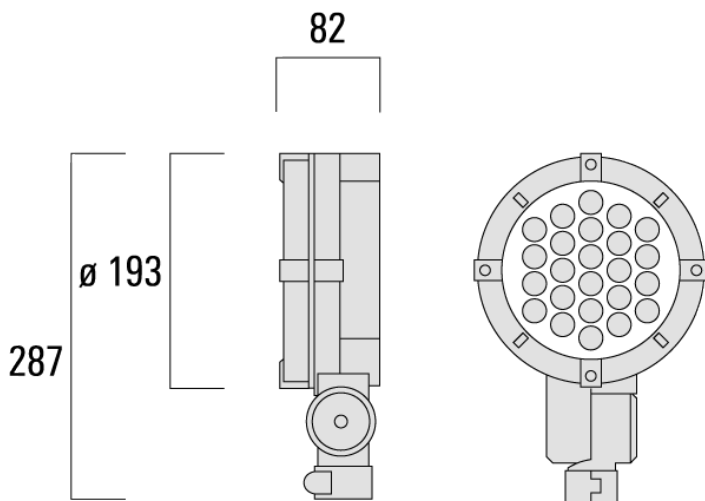

**Description**

IP66, Class I. IK07. Marine-grade die-cast aluminium alloy. 5CE superior corrosion protection + primer including PCS hardware. Silicone CCG® Controlled Compression Gasket Safety glass lens. PMMA-LED lens array. Remote 240v gear to be ordered separately.

## Specifications