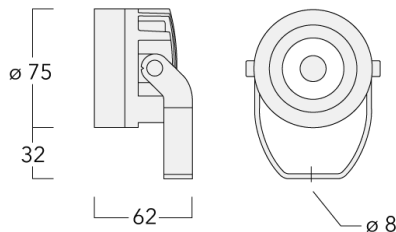

Description

IP66, Class III. IK07. Marine-grade, die-cast aluminium alloy. 5CE superior corrosion protection including PCS hardware. Silicone CCG® Controlled Compression Gasket. Safety glass lens. Electronic control gear in separate gear box (constant current), prewired. Gearbox to be ordered separately. One factory installed flange plug M8 x 1.5. Cable length 3.0 m. CAD-optimised optics for superior illumination and glare control. Factory-installed LED circuit board.

Maximum one internal optical accessory possible. To be specified at time of ordering.

Specifications

Material description

Colours	RAL9004	RAL9006	RAL9007	RAL7016
	Signal black	White aluminium	Grey aluminium	Anthracite grey
	RAL9016			
	Traffic white			
	Ingress protection	IP66		
Impact resistance	IK07			