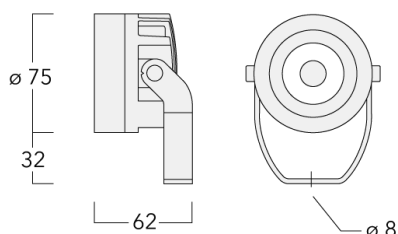

Description

IP66, Class III. IK07. Marine-grade, die-cast aluminium alloy. 5CE superior corrosion protection including PCS hardware. Silicone CCG® Controlled Compression Gasket. Safety glass lens. Electronic control gear in separate gear box (constant current), prewired. Gearbox to be ordered separately. One factory installed flange plug M8 x 1.5. Cable length 3.0 m. CAD-optimised optics for superior illumination and glare control. Factory-installed LED circuit board.

Maximum one internal optical accessory possible. To be specified at time of ordering.

Specifications

Material description

Colours	RAL9004	RAL9006	RAL9007	RAL7016
	Signal black	White aluminium	Grey aluminium	Anthracite grey
	RAL9016			
	Traffic white			
	Ingress protection	IP66		
Impact resistance	IK07			