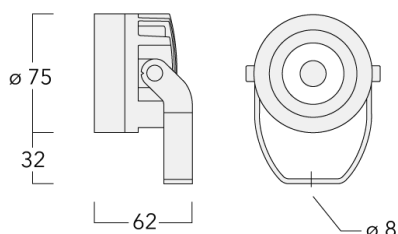

Description

IP66, Class III. IK07. Marine-grade, die-cast aluminium alloy. 5CE superior corrosion protection including PCS hardware. Silicone CCG® Controlled Compression Gasket. Safety glass lens. Electronic control gear in separate gear box (constant current), prewired. Gearbox to be ordered separately. One factory installed flange plug M8 x 1.5. Cable length 3.0 m. CAD-optimised optics for superior illumination and glare control. Factory-installed LED circuit board.

Maximum one internal optical accessory possible. To be specified at time of ordering.