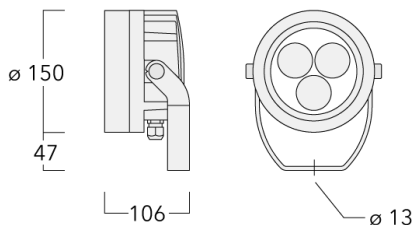

#### Description

IP66, Class I. Class II on request. IK07. Marine-grade, die-cast aluminium alloy. 5CE superior corrosion protection including PCS hardware. Silicone CCG® Controlled Compression Gasket. Safety glass lens. One cable gland. Second gland for through wiring on request. Integral EC electronic converter, thermally separated. CAD-optimised optics for superior illumination and glare control. OLC® One LED Concept. Factory installed LED circuit board. DALI Interface. Eco Step Dim® on request. Maximum one internal optical accessory possible.

## Specifications