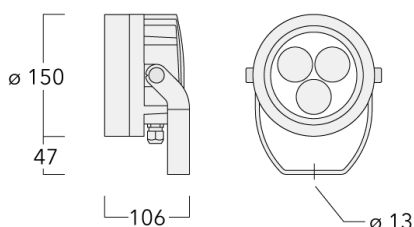

Description

IP66, Class I, IK07. Marine-grade, die-cast aluminium alloy. 5CE superior corrosion protection + primer including PCS hardware. Silicone CCG® Controlled Compression Gasket. Safety glass lens. One cable gland. Second gland for through wiring on request. Integral EC electronic converter, thermally separated. CAD-optimised optics for superior illumination and glare control. OLC® One LED Concept. Factory installed LED circuit board. DALI Interface. Eco Step Dim® on request. Maximum one internal optical accessory possible.