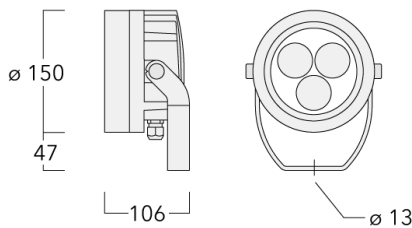

**Description**

IP66, Class I. IK07. Marine-grade, die-cast aluminium alloy. 5CE superior corrosion protection including PCS hardware. Safety glass lens. Silicone CCG® Controlled Compression Gasket.

Integral EC electronic converter in thermally-separated compartment. Advanced thermal management protects LEDs while optimising lumens output. CAD-optimised optics for superior illumination and glare control. OLC® One LED Concept.

## Specifications