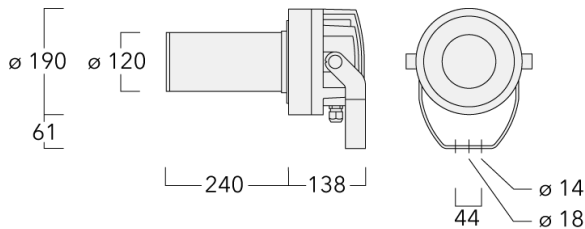

Description

Profile Projector [ZP] for zoom spot.

Spherical and aspherical, double flat convex lens system. Aperture angle ranges from 15.6-18.6°.

IP66. Class I. IK07. Marine-grade, die-cast aluminum alloy. 5CE superior corrosion protection including PCS hardware. Silicone CCG® Controlled Compression Gasket. Safety glass lens. One cable gland, second gland for through wiring on request. PMMA LED lens array. Integral driver, thermally separated. Factory-installed LED circuit board. LED board can be removed for upgrading.

Specify product with 7 Digit product code - Finish Color. Accessories, such as mounting, optical, and electrical, must be specified separately.

Example: XXX-XXXX-9004 (Black)
+ XXX-XXXX (Accessory 1)

Specifications