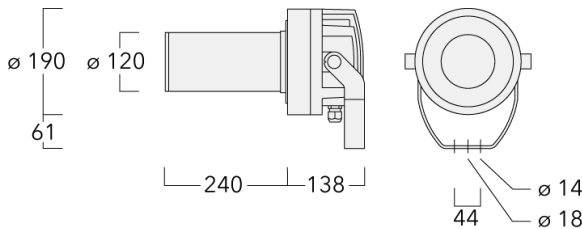

Description

RGBW/RGBA Color Changer Profile Projector [ZP] for zoom spot.

Spherical and aspherical, double flat convex lens system. Aperture angle ranges from 14.6-22°.

IP66. Class I. IK07. Marine-grade, die-cast aluminum alloy. 5CE superior corrosion protection including PCS hardware. Silicone CCG® Controlled Compression Gasket. Safety glass lens. One cable gland, second gland for through wiring on request. PMMA LED lens array. Integral driver, thermally separated. Factory-installed circuit board. RGBW/RGBA LED. DMX interface.

Color Boost technology: With Color Boost the targeted and selective control of individual channels or colors means that a higher power of the LEDs can be accessed than in total when all colors are simultaneously operated. The light output is thus maximized by targeted control of individual channels/colors.

For the M20 cable gland for network- and DMX-connection, WE-EF recommends a multi-core cable for DMX and power, "Power PUR-SR 3x1.5 + DMX".