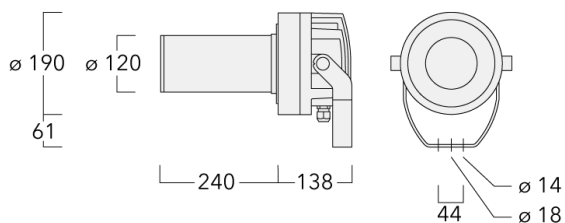

Description

Profile Projector [FP] for framing applications, polygon shape. Spherical/double flat convex lens system.

IP66, Class I. IK07. Marine-grade, die-cast aluminium alloy. 5CE superior corrosion protection + primer including PCS hardware. Silicone CCG® Controlled Compression Gasket. Safety glass lens. Two cable glands for improved wiring flexibility. PMMA LED lens array. Factory installed LED circuit board. LED board can be removed for upgrading. Integral EC electronic converter, thermally separated.

Specifications

Material description

| | | | |
|----------------------|---|-----------------------------------|----------------------------------|
| Colours | RAL9004 Signal black | RAL9006 White aluminium | RAL9007 Grey aluminium |
| Fasteners | PCS Polymer Coated Stainless Steel Hardware (unpainted) | | |
| Ingress protection | IP66 | | |
| Impact resistance | IK07 | | |
| Corrosion resistance | 5CE+Primer | | |