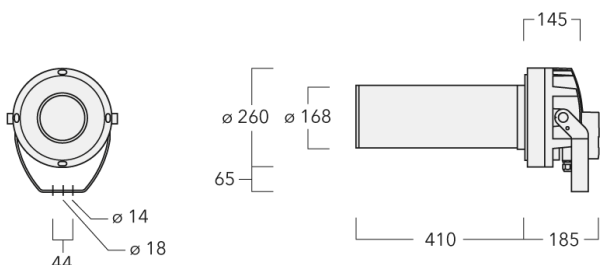

Description

Profile Projector [FP] for framing applications, polygon shape. Spherical/triple flat convex lens system.

IP66, Class I. IK07. Marine-grade, die-cast aluminium alloy. 5CE superior corrosion protection + primer including PCS hardware. Silicone CCG® Controlled Compression Gasket. Safety glass lens. Two cable glands for improved wiring flexibility. PMMA LED lens array. Factory installed LED circuit board. LED board can be removed for upgrading. Integral EC electronic converter, thermally separated. Optional 2200 K version up to max. 1050mA available. To be specified at time of ordering.

Specifications

Material description

Body	Marine-grade, die-cast aluminium alloy		
Lens	Safety glass lens		
Colours	RAL9004 Signal black	RAL9006 White aluminium	RAL9007 Grey aluminium
Fasteners	PCS Polymer Coated Stainless Steel Hardware (unpainted)		
Ingress protection	IP66		
Impact resistance	IK07		
Corrosion resistance	5CE+Primer		

Additional information

Lifetime	Ta=40° L70B50 > 50000h
----------	------------------------

Options

Light distribution

[FP] symmetric Framing-Projector

Colour temperature

Nominal Watt

2200K