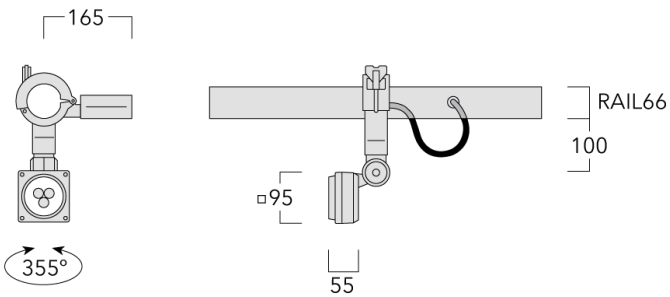

Description

IP66, Class I. IK07. Marine-grade, die-cast aluminium alloy. 5CE superior corrosion protection including PCS hardware. Safety glass lens. Silicone CCG® Controlled Compression Gasket. Luminaire is factory-sealed and does not need to be opened during installation.

Including 0.4 m of flexible cable enclosed in a stainless conduit, in-line connector and mounting clamp for installation to RAIL66 mounting system.

Specifications

Material description

Body	Marine-grade, die-cast aluminium alloy			
Lens	Safety glass lens			
Colours	RAL9004	RAL9016	RAL7016	RAL9007
	Signal black	Traffic white	Anthracite grey	Grey aluminium
Gasket	Silicone CCG® Controlled Compression Gasket			
Fasteners	PCS hardware			
Ingress protection	IP66			
Impact resistance	IK07			
Corrosion resistance	5CE			