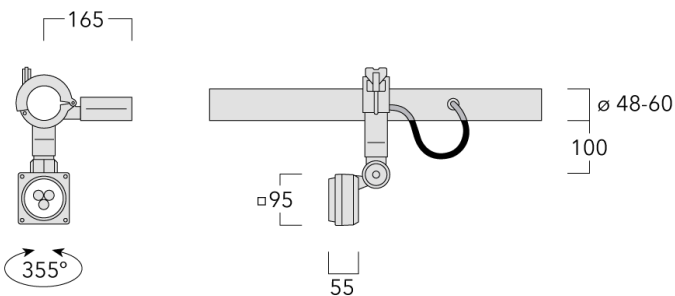

Integral EC electronic converter in thermally-separated compartment. Advanced thermal management protects LEDs while optimising lumens output. CAD-optimised optics for superior illumination and glare control. OLC® One LED Concept.

Including terminal box, for mounting on ø 48-60 mm pipes or space frames.

2700 K option available on request.

If ordering a fitting to be installed on an existing rail, please confirm the rail version with your local distributor or our customer excellence team as connectors vary.