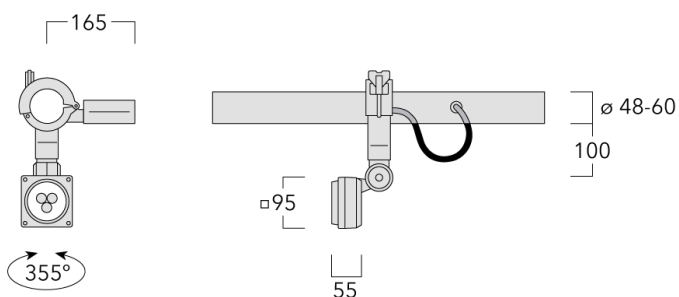

Description

IP66, Class I. IK07. Marine-grade, die-cast aluminium alloy. 5CE superior corrosion protection including PCS hardware. Safety glass lens. Silicone CCG® Controlled Compression Gasket.

Integral EC electronic converter in thermally-separated compartment. Advanced thermal management protects LEDs while optimising lumens output. CAD-optimised optics for superior illumination and glare control. OLC® One LED Concept.

Including terminal box, for mounting on \varnothing 48-60 mm pipes or space frames.

Specifications

Material description

Body	Marine-grade, die-cast aluminium alloy								
Lens	Safety glass lens								
Colours	<table><tr><td>RAL9004</td><td>RAL9016</td><td>RAL7016</td><td>RAL9007</td></tr><tr><td>Signal black</td><td>Traffic white</td><td>Anthracite grey</td><td>Grey aluminium</td></tr></table>	RAL9004	RAL9016	RAL7016	RAL9007	Signal black	Traffic white	Anthracite grey	Grey aluminium
RAL9004	RAL9016	RAL7016	RAL9007						
Signal black	Traffic white	Anthracite grey	Grey aluminium						
Gasket	Silicone CCG® Controlled Compression Gasket								
Fasteners	PCS hardware								
Impact resistance	IK07								
Corrosion resistance	5CE								

Electrical description

Driver / Ballast	Integral EC electronic converter in thermally-separated compartment
------------------	---

Additional information

Options

Light distribution	Colour temperature	Nominal Watt
 [M]	 3000K	6 W 9 W
 [EE]	 4000K	
 [EES]	 2700K	
 [B]		