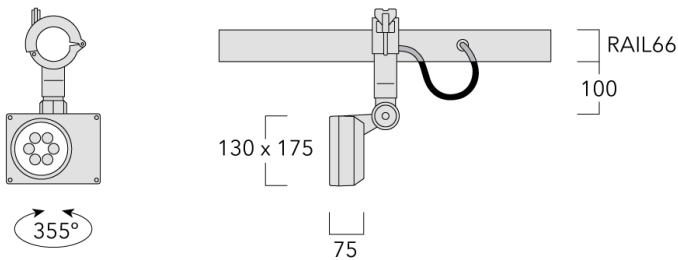

Description

IP66, Class I. IK07. Marine-grade, die-cast aluminium alloy. 5CE superior corrosion protection including PCS hardware. Safety glass lens. Silicone CCG® Controlled Compression Gasket. Luminaire is factory-sealed and does not need to be opened during installation.

Integral EC electronic converter in thermally-separated compartment. Advanced thermal management protects LEDs while optimising lumens output. CAD-optimised optics for superior illumination and glare control. OLC® One LED Concept.

Including 0.4 m of flexible cable enclosed in a stainless conduit, in-line connector and mounting clamp for installation to RAIL66 mounting system.

Specifications

Material description

Body	Marine-grade, die-cast aluminium alloy			
Lens	Safety glass lens			
Colours	RAL9004	RAL9016	RAL7016	RAL9007
	Signal black	Traffic white	Anthracite grey	Grey aluminium
Gasket	Silicone CCG® Controlled Compression Gasket			
Fasteners	PCS hardware			
Ingress protection	IP66			
Impact resistance	IK07			
Corrosion resistance	5CE			

Additional information

Lifetime	Ta=25° L90B10 > 90000h
----------	------------------------

Options

Light distribution	Colour temperature	Nominal Watt
 [M]	 3000K	12 W
		18 W
 [B]	 4000K	
 [EE]	 2700K	
 [EES]		