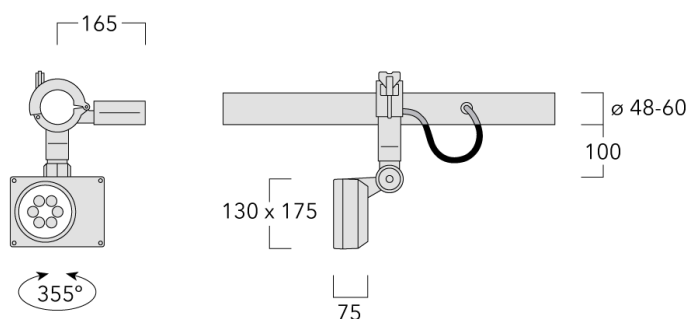

Description

IP66, Class I. IK07. Marine-grade, die-cast aluminium alloy. 5CE superior corrosion protection including PCS hardware. Safety glass lens. Silicone CCG® Controlled Compression Gasket.

Integral EC electronic converter in thermally-separated compartment. Advanced thermal management protects LEDs while optimising lumens output. CAD-optimised optics for superior illumination and glare control. OLC® One LED Concept.

Including terminal box, for mounting on \varnothing 48-60 mm pipes or space frames.

Specifications

Material description

Body	Marine-grade, die-cast aluminium alloy								
Lens	Safety glass lens								
Colours	<table><tr><td>RAL9004</td><td>RAL9016</td><td>RAL7016</td><td>RAL9007</td></tr><tr><td>Signal black</td><td>Traffic white</td><td>Anthracite grey</td><td>Grey aluminium</td></tr></table>	RAL9004	RAL9016	RAL7016	RAL9007	Signal black	Traffic white	Anthracite grey	Grey aluminium
RAL9004	RAL9016	RAL7016	RAL9007						
Signal black	Traffic white	Anthracite grey	Grey aluminium						
Gasket	Silicone CCG® Controlled Compression Gasket								
Fasteners	PCS hardware								
Impact resistance	IK07								
Corrosion resistance	5CE								

Electrical description

Driver / Ballast	Integral EC electronic converter in thermally-separated compartment
------------------	---

Additional information

Options

Light distribution	Colour temperature	Nominal Watt
 [M]	 3000K	12 W
		18 W
 [B]	 4000K	
 [EE]	 2700K	
 [EES]		