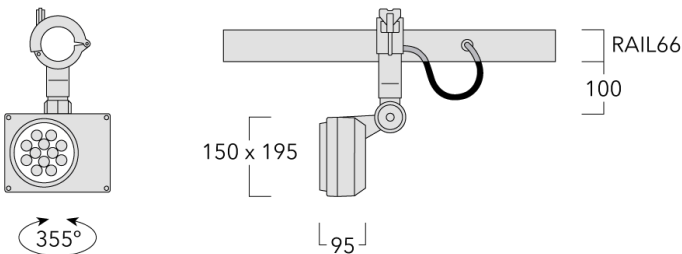

Description

IP66, Class I. IK07. Marine-grade, die-cast aluminium alloy. 5CE superior corrosion protection including PCS hardware. Safety glass lens. Silicone CCG® Controlled Compression Gasket. Luminaire is factory-sealed and does not need to be opened during installation.

Integral EC electronic converter in thermally-separated compartment. Advanced thermal management protects LEDs while optimising lumens output. CAD-optimised optics for superior illumination and glare control. OLC® One LED Concept.

Including 0.4 m of flexible cable enclosed in a stainless conduit, in-line connector and mounting clamp for installation to RAIL66 mounting system.

Specifications

Material description

Body	Marine-grade, die-cast aluminium alloy			
Lens	Safety glass lens			
Colours	RAL9004	RAL9016	RAL7016	RAL9007
	Signal black	Traffic white	Anthracite grey	Grey aluminium
Gasket	Silicone CCG® Controlled Compression Gasket			
Fasteners	PCS hardware			
Ingress protection	IP66			
Impact resistance	IK07			
Corrosion resistance	5CE			

Additional information

Lifetime	Ta=25° L90B10 > 90000h
----------	------------------------

Options

Light distribution Colour temperature Nominal Watt

	[M]		3000K	24 W
				36 W
	[EE]		4000K	
	[B]		2700K	
	[EES]			