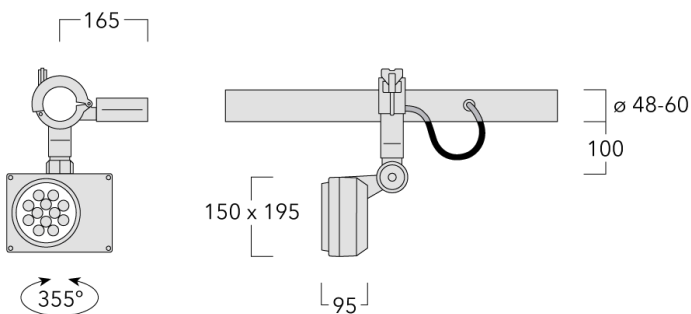

**Description**

IP66, Class I. IK07. Marine-grade, die-cast aluminium alloy. 5CE superior corrosion protection including PCS hardware. Safety glass lens. Silicone CCG® Controlled Compression Gasket.

Integral EC electronic converter in thermally-separated compartment. Advanced thermal management protects LEDs while optimising lumens output. CAD-optimised optics for superior illumination and glare control. OLC® One LED Concept.

Including terminal box, for mounting on ø 48-60 mm pipes or space frames.