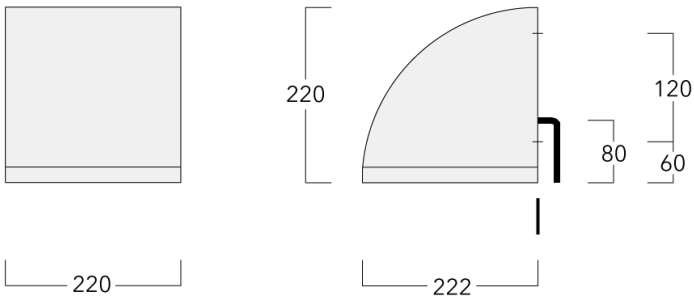

Description

IP65. Surface mounted wallwasher. Suitable for installation over 4" recessed junction box in uplight or downlight position. Optional 2200 K version available. To be specified at time of ordering.