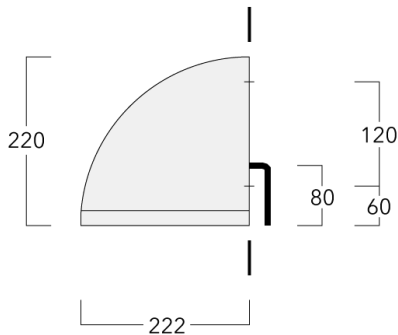

220

Description

IP66. IK08. Marine-grade, die-cast aluminium alloy. 5CE superior corrosion protection + primer including PCS hardware. Powdercoat finish in black RAL 9004, grey aluminium RAL 9007 or white RAL 9016. Safety glass lens. Silicone rubber gasket.

Integral EC electronic converter. Advanced thermal management protects LEDs while optimising lumens output. CAD-optimised optics for superior illumination and glare control. OLC® One LED Concept. Two cable entries. Optional 2200 K version available. To be specified at time of ordering.

Luminaire can be mounted for up or down lighting.

IK10 on request with polycarbonate lens.

Can be mounted up or down.