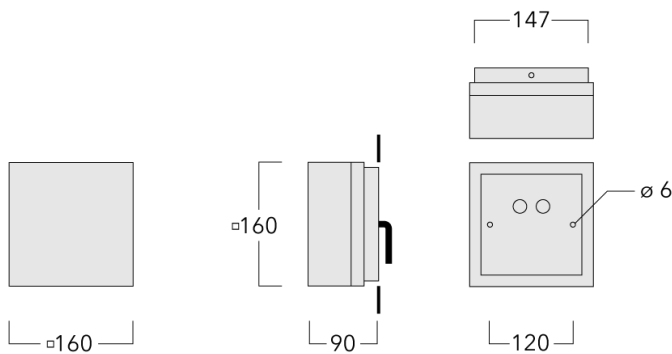

Description

IP66, Class I, IK07. Surface mounted LED wall luminaire. Marine-grade, die-cast aluminum alloy. 5CE superior corrosion protection including PCS hardware. Silicone CCG® Controlled Compression Gasket. Safety glass lens. Integral driver. CAD-optimized optics for superior illumination and glare control. OLC® One LED Concept. Factory installed LED circuit board. 0-10V Dimming on request. Suitable for installation over 4" recessed junction box. Optional 2200 K version up to max. 1050mA available. To be specified at time of ordering.

ADA (American Disabilities Act) Compliant.