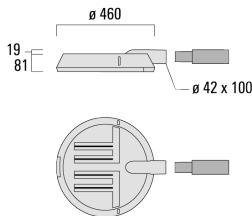

Description

Wall and pole mounted luminaire.

IP66. Class I. IK07. Marine-grade, die-cast aluminum alloy. 5CE superior corrosion protection including PCS hardware. Silicone CCG® Controlled Compression Gasket. Non-reflecting safety glass lens hinged, tool-less entry. CAD-optimized optics for superior illumination and glare control. Integral driver in thermally separated compartment. OLC® One LED Concept. Factory-installed LED circuit board. 0-10V Dimming comes standard with luminaire. Luminaire is factory-sealed and does not need to be opened during installation.

Recommended mounting height 10-20 ft, depending on wattage and light distribution selected.

Specify product with 7 Digit product code - Finish Color. Accessories, such as mounting, optical, and electrical, must be specified separately.

Example: XXX-XXXX-9004 (Black)
+ XXX-XXXX (Accessory 1)

Specifications

Material description

Body	Marine-grade, die-cast aluminium alloy			
Lens	Non-reflecting safety glass lens, hinged			
Colors	RAL9004 Signal black	RAL9016 Traffic white	RAL8019 Grey brown	RAL9007 Grey aluminium
Gasket	Silicone CCG® Controlled Compression Gasket			
Fasteners	PCS Polymer Coated Stainless Steel Hardware			
Ingress protection	IP66			
Impact resistance	IK07			
Corrosion resistance	5CE			

Additional information

Height x Diameter (inches)	3.94 x 18.11
Listings	ETL, UL-1598, CSA-C22.2#250.0. Suitable for Wet Locations.
Windage	0.3 ft ²
Lifetime	Ta=25°/40° L90B10 > 90000h

Options

Light distribution	Color temperature	Nominal Watt
 [S60] Type III Short	 3000K	24 W
		48 W
 [S70] Type II Short	 4000K	12 W
		72 W
 [A60] Type IV Very Short	 2700K	
 [S65] Type III Medium		
 [R65]		
 [P65] Type II Medium		