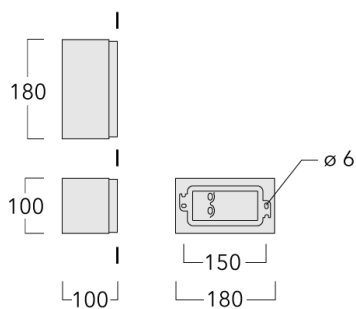

Description

IP66. Class I. Class II on request. IK08. Marine-grade, die-cast aluminium alloy. 5CE superior corrosion protection including PCS hardware. Safety glass lens. Silicone CCG® Controlled Compression Gasket. Luminaire is factory-sealed and does not need to be opened during installation. Optional 2200 K version up to max. 1050mA available. To be specified at time of ordering.

Specifications

Material description

Colours	RAL9004	RAL9007	RAL9016	RAL7016
	Signal black	Grey aluminium	Traffic white	Anthracite grey
	RAL9006			
	White aluminium			
	Ingress protection	IP66		
Impact resistance	IK08			

Options

Light distribution

[R45] rectangular, side throw

[M] symmetric, medium beam

[E] symmetric, narrow beam

Colour temperature

3000K

4000K